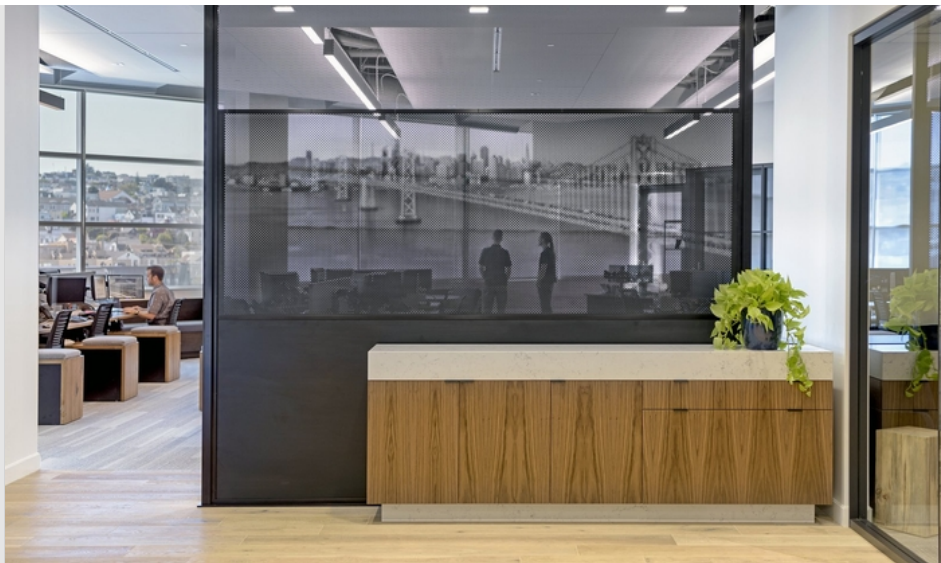

PROJECT

Alexandria Real Estate - San Francisco

[View Project](#)

DESIGNER

M Moser Associates

PHOTOGRAPHER

Jasper Sanidad

TAGS

- Partition
- People
- Plants
- Wood
- Wood Floor